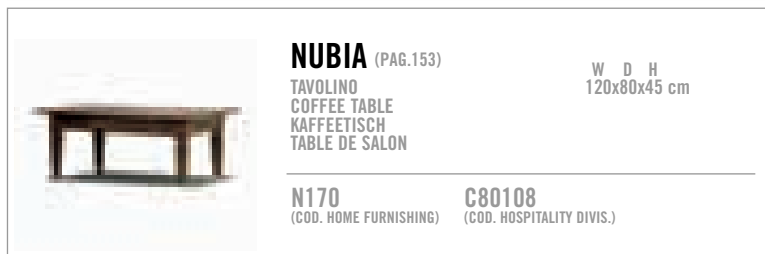

*TRATTANDOSI DI OGGETTI LAVORATI A MANO, MISURE E FORME POSSONO NON ESSERE UNIFORMI.
*BECAUSE OF THE HANDMADE NATURE OF THE PRODUCTS, SIZES AND SHAPES MAY SLIGHTLY VARY.