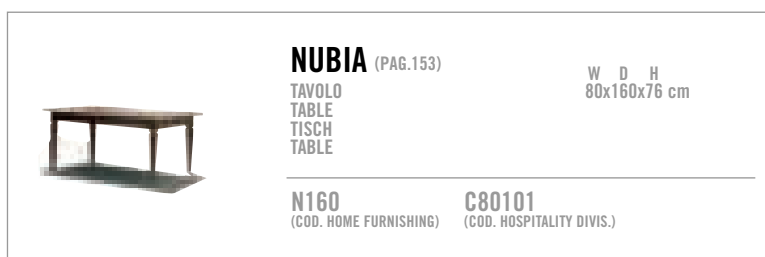

*TRATTANDOSI DI OGGETTI LAVORATI A MANO, MISURE E FORME POSSONO NON ESSERE UNIFORMI.
*BECAUSE OF THE HANDMADE NATURE OF THE PRODUCTS, SIZES AND SHAPES MAY SLIGHTLY VARY.