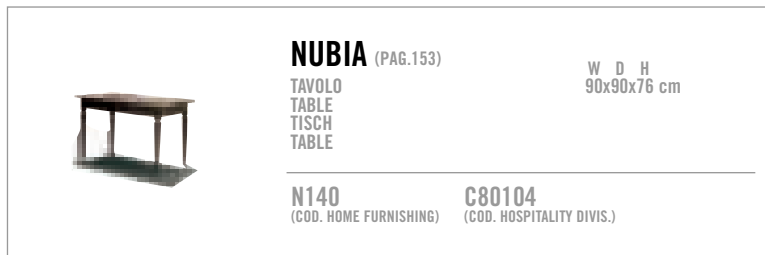

*TRATTANDOSI DI OGGETTI LAVORATI A MANO, MISURE E FORME POSSONO NON ESSERE UNIFORMI.
*BECAUSE OF THE HANDMADE NATURE OF THE PRODUCTS, SIZES AND SHAPES MAY SLIGHTLY VARY.