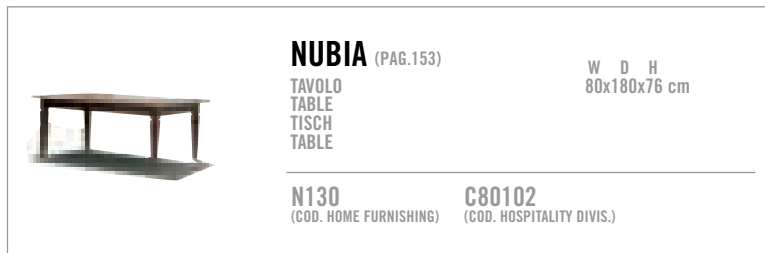

*TRATTANDOSI DI OGGETTI LAVORATI A MANO, MISURE E FORME POSSONO NON ESSERE UNIFORMI.
*BECAUSE OF THE HANDMADE NATURE OF THE PRODUCTS, SIZES AND SHAPES MAY SLIGHTLY VARY.